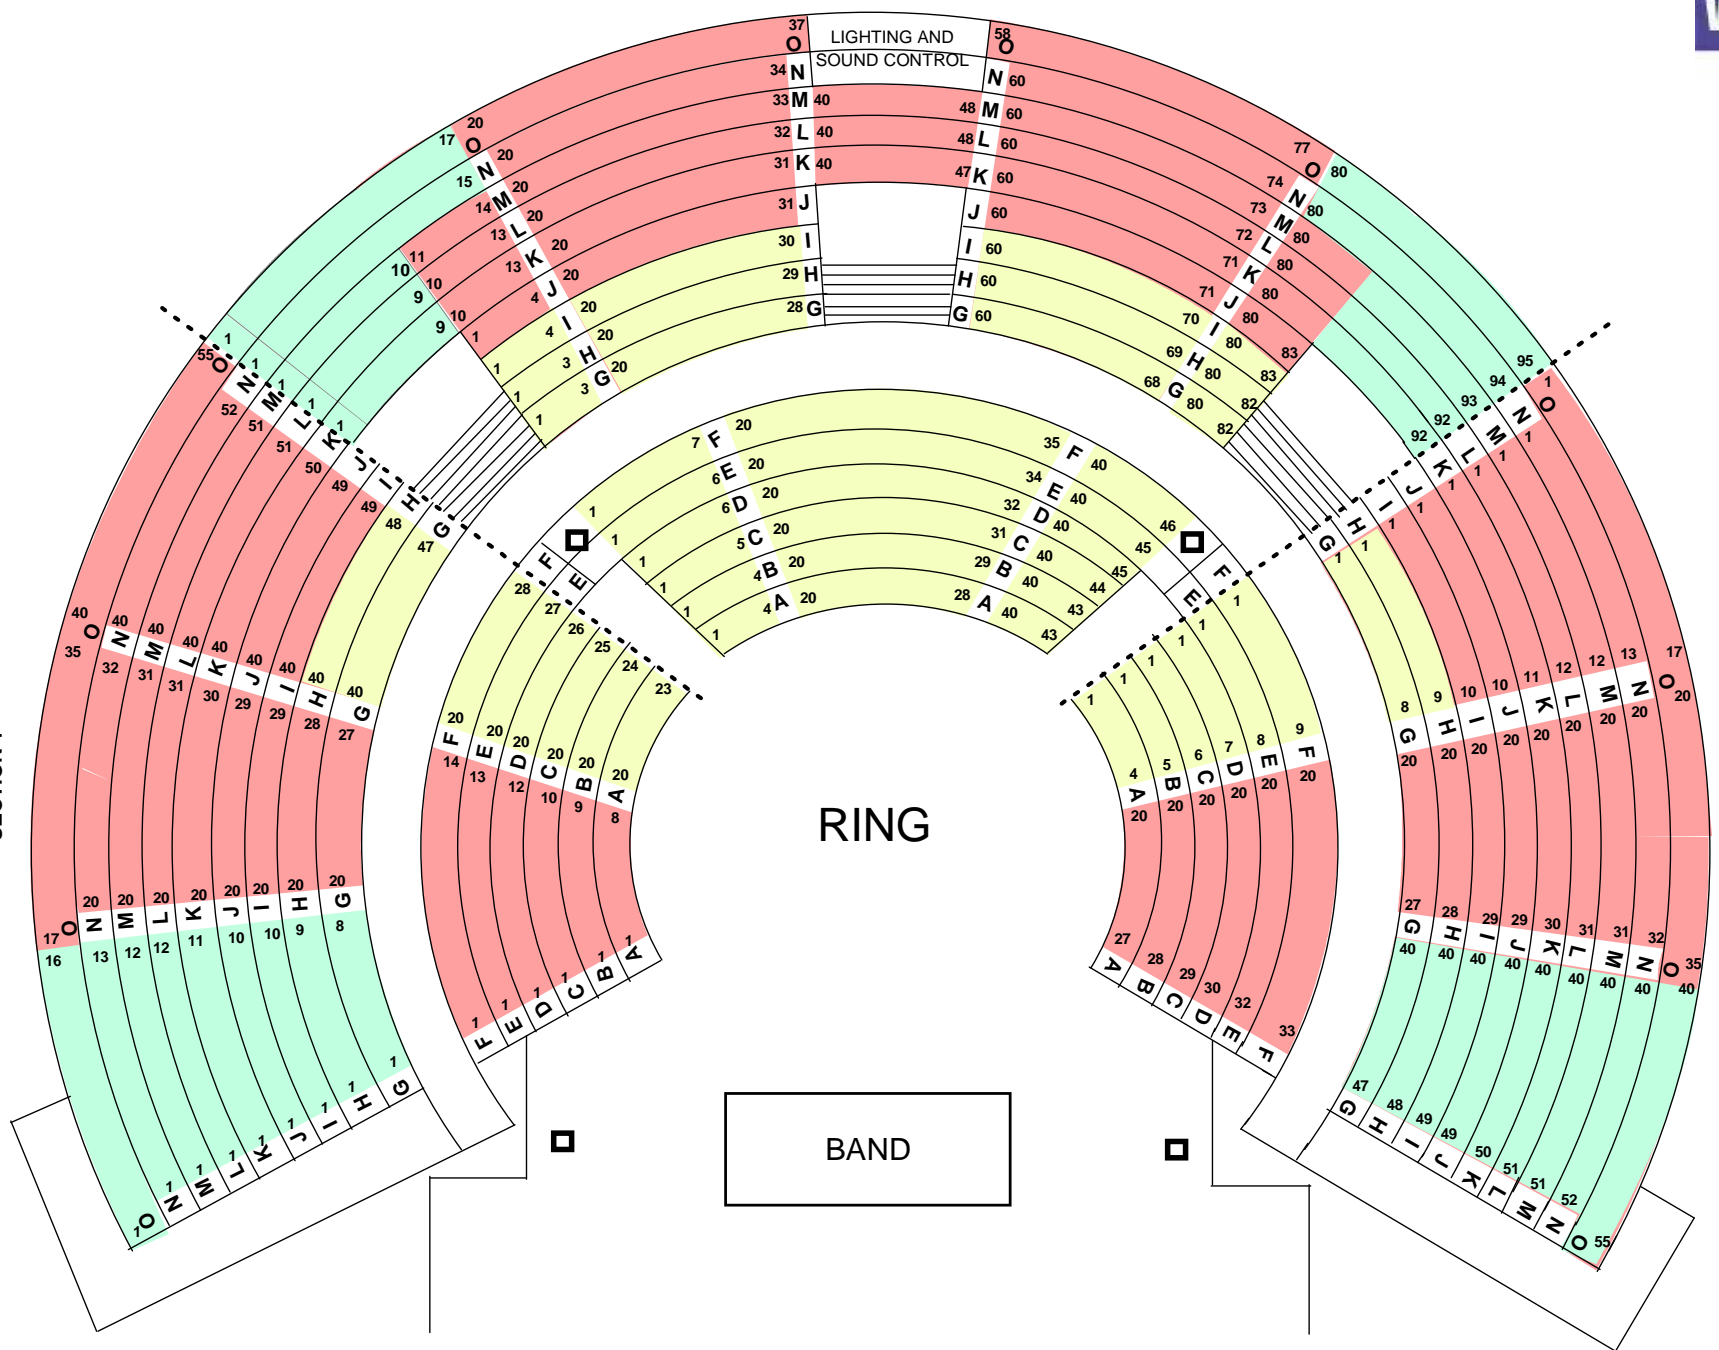

- PREMIUM
- A Reserve
- B Reserve

Please Note: This seating plan is not to scale, as seating can change at venues for different events, performances. These maps/plans should be used as a general guide only.

CIRCUS OZ
IN THE BIG TOP

Adelaide, SA, 5001

Last updated 18/11/09