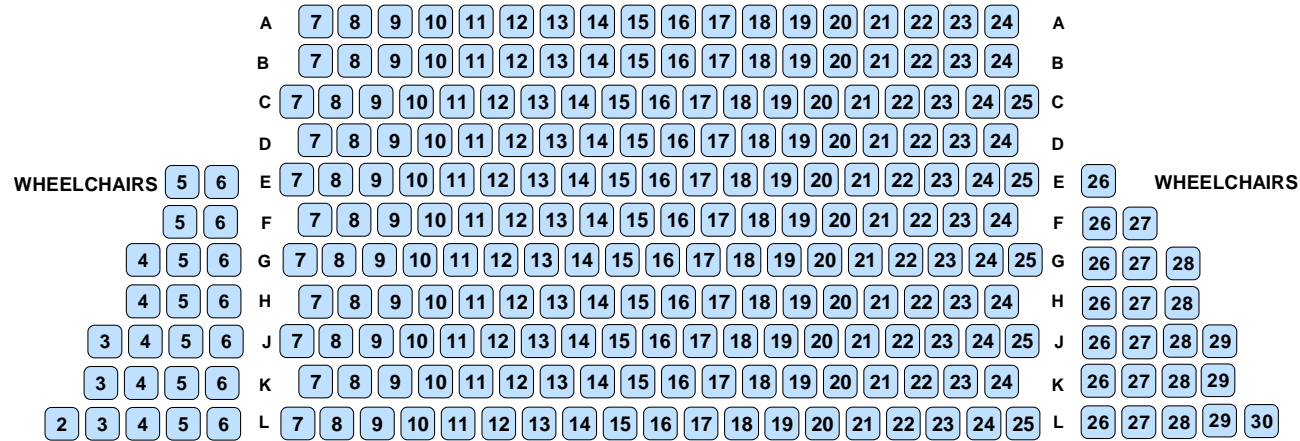

STAGE

CROSS AISLE

WHEELCHAIR SEATS
SEATS E6 & E26

MOBILITY IMPAIRED
ACCESS VIA MOORE STREET
STAFF REQUIRED TO ASSIST
WITH ENTRY

ENTRANCE

8 STEPS FROM
FOYER LEVEL

ARTS THEATRE

53 ANGAS STREET
(WESTERN CNR OF MOORE ST.)
ADELAIDE SA 5001
Last updated 18/2/10