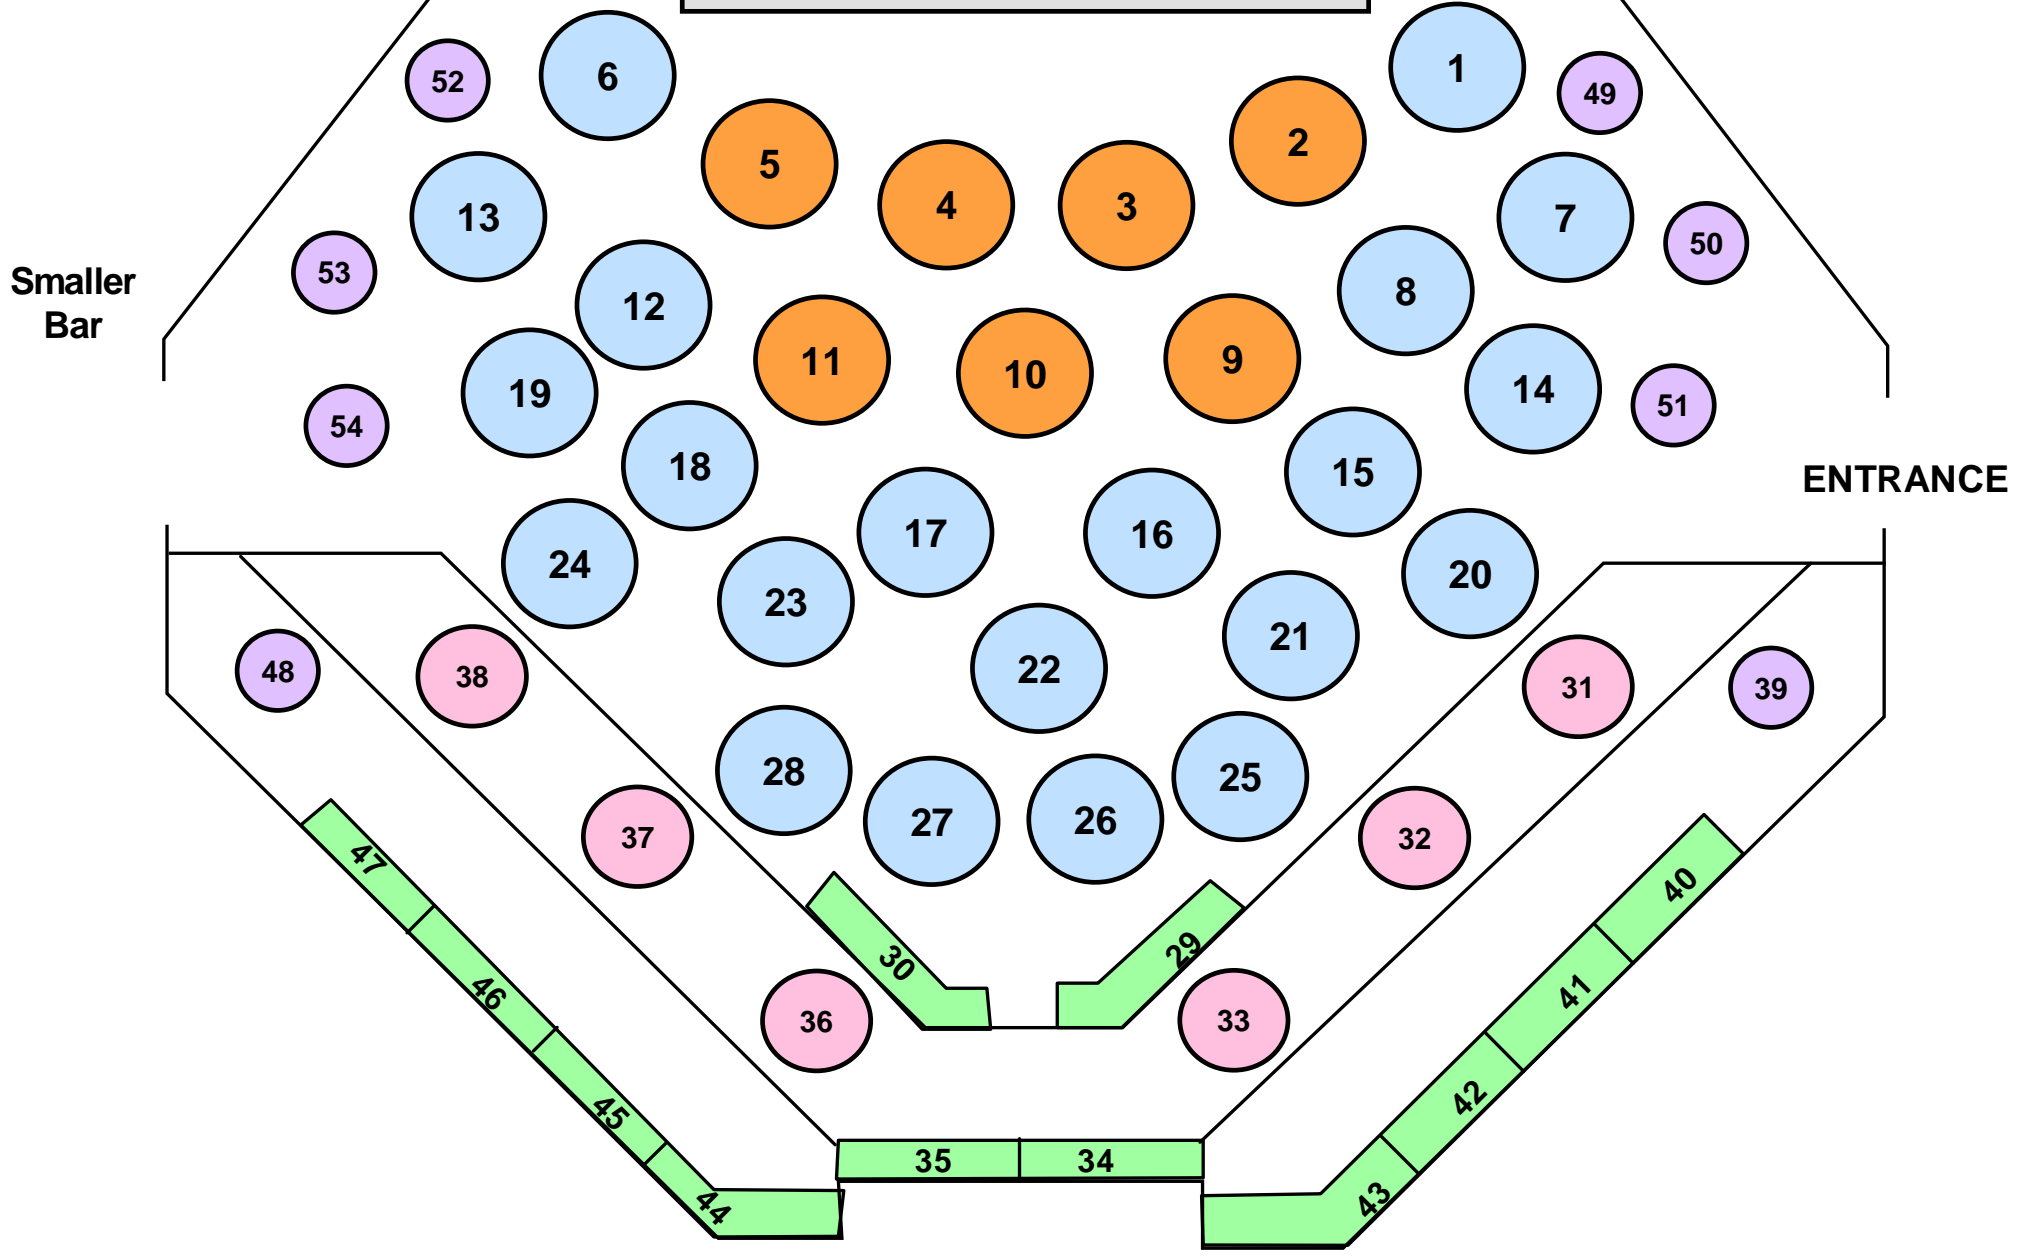

STAGE

- TABLE OF 8 (PREMIUM)
- TABLE OF 8
- TABLE OF 6
- TABLE OF 4
- BENCH SEATING (4-5 Seats Per Section)

BANQUET ROOM
ADELAIDE FESTIVAL CENTRE

**CABARET
FESTIVAL**

KING WILLIAM STREET
ADELAIDE SA 5000
LAST UPDATED 13/4/10