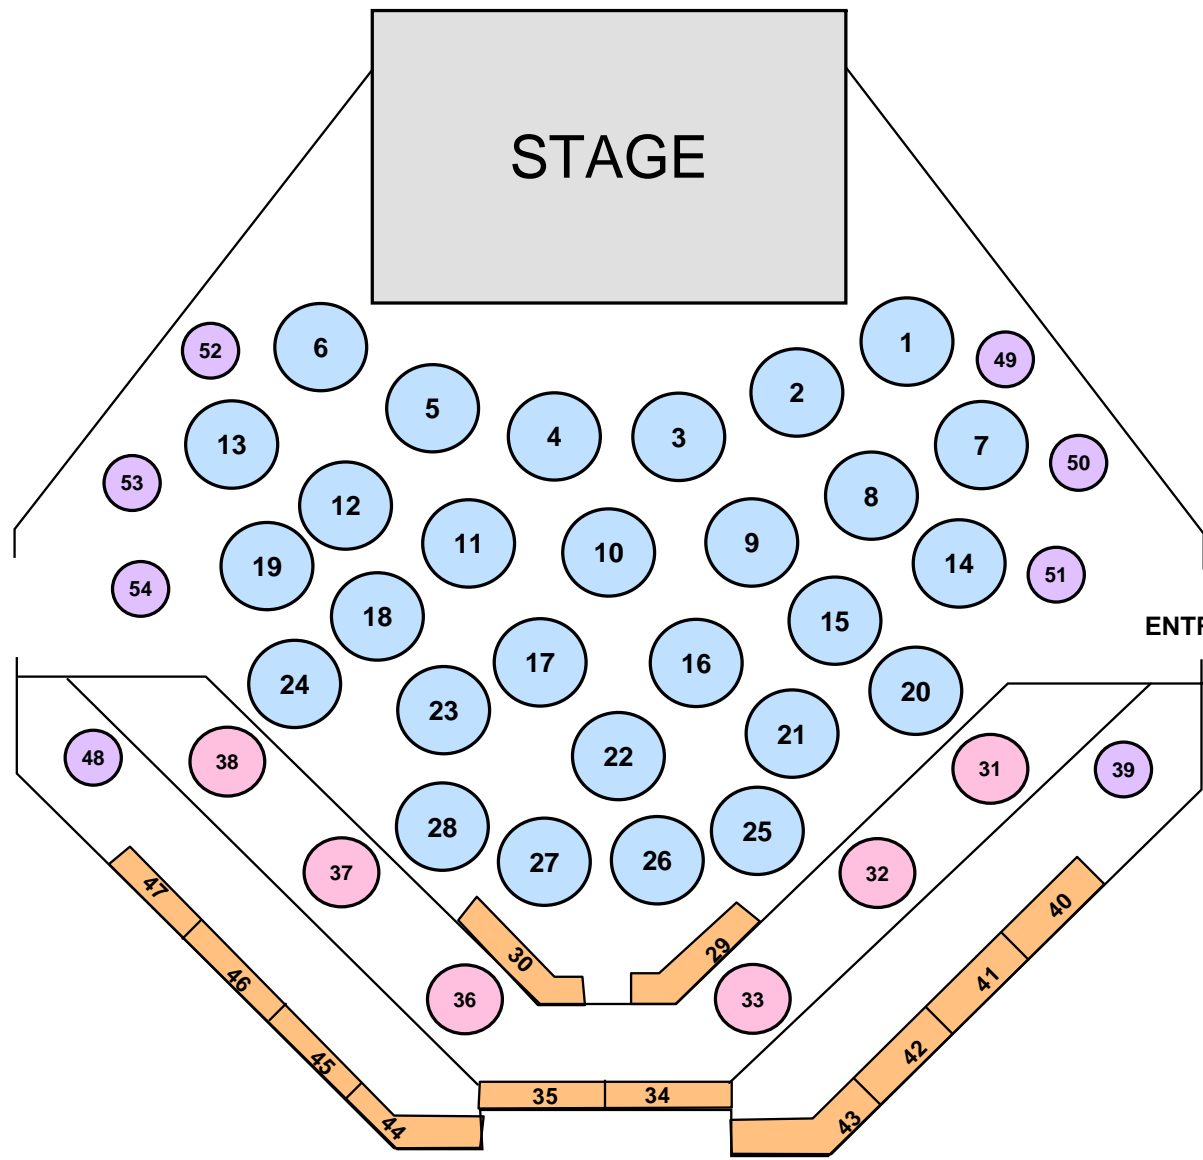

STAGE

-  TABLE OF 8
-  TABLE OF 6
-  TABLE OF 4
-  BENCH SEATING  
(4-5 Seats Per Section)

Main Bar

Smaller Bar

ENTRANCE

KING WILLIAM STREET

**BANQUET ROOM**  
ADELAIDE FESTIVAL CENTRE  
**CABARET  
FESTIVAL 2008**

KING WILLIAM STREET  
ADELAIDE SA 5000  
LAST UPDATED 2/4/08