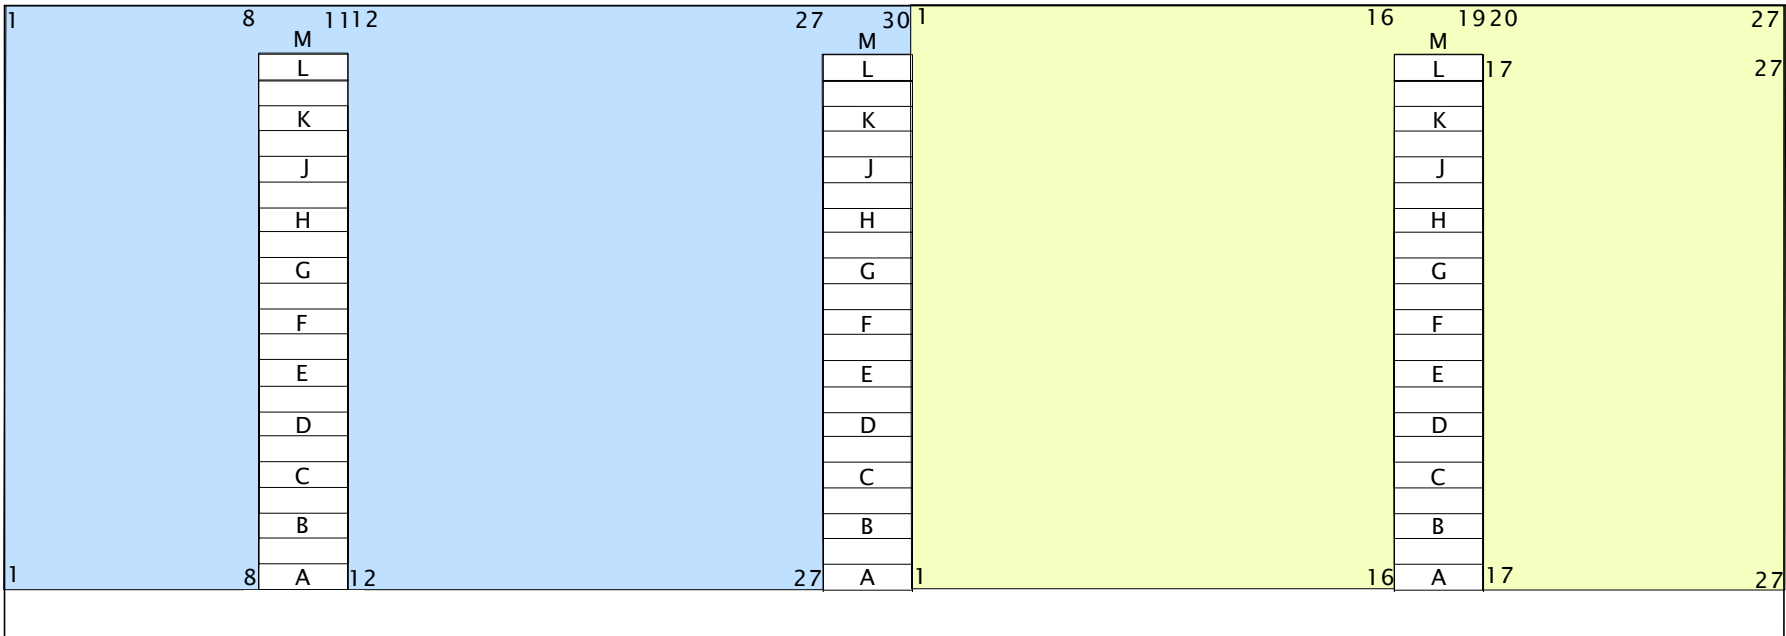

BLOCK A
294 SEATS

BLOCK B
291 SEATS

CLIPSAL ADELAIDE 500
TURN EIGHT
GRANDSTAND
ADELAIDE
LAST UPDATED 4/8/06