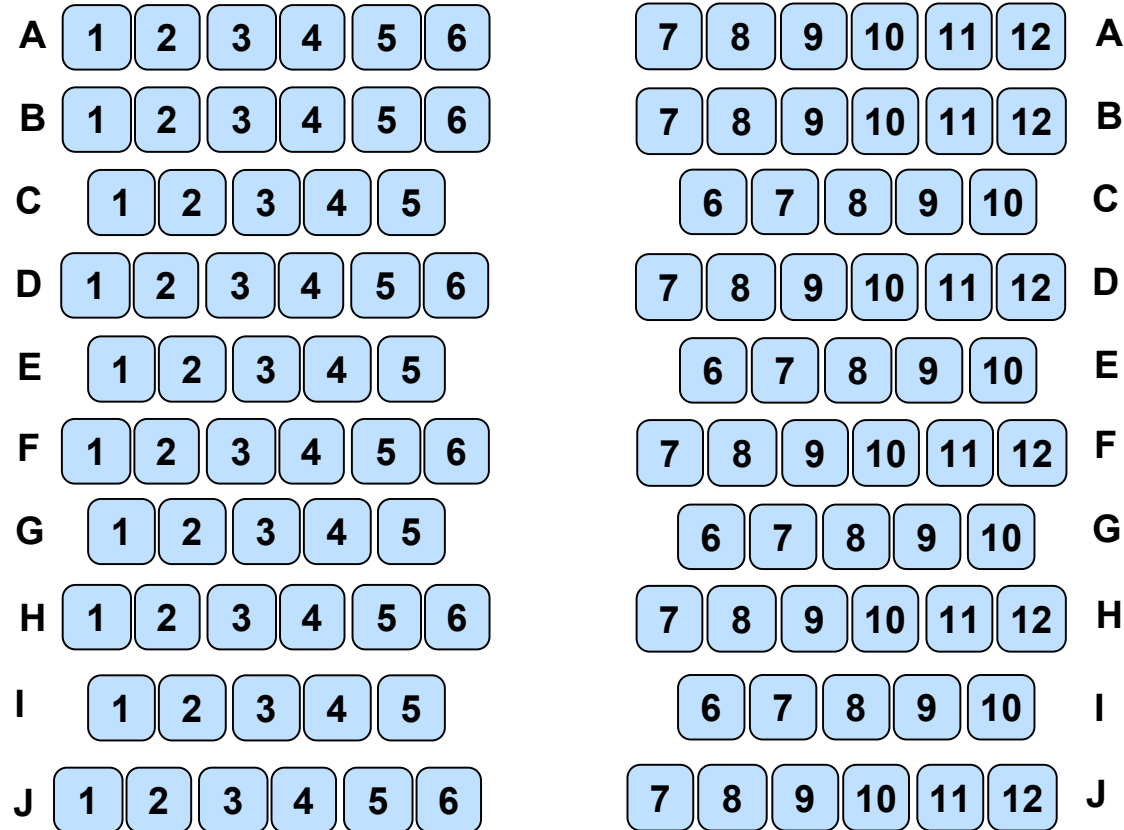

STAGE

EXIT

FOYER

PROMETHEAN THEATRE

STANDARD MAP

LAST UPDATED 1/9/03